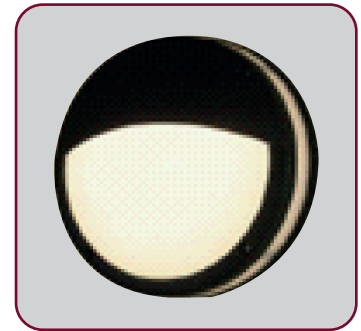

GIANNITSA SERIES

Round ,bold and modern bulkhead lighting

Model : LT-3112

Description
Features
 1 aluminium body
 2 220-240V 50Hz
 3 E27 CFL 2x18W
 4 CE Rohs

Model : LT-3114

Description
Features
 1 aluminium body
 2 220-240V 50Hz
 3 E27 CFL 2x18W
 4 CE Rohs

Model : LT-3115

Description
Features
 1 aluminium body
 2 220-240V 50Hz
 3 E27 CFL 2x18W
 4 CE Rohs

Model	LT-3112
Material	Aluminium die-casting body
Diffuser	Opal PC
Voltage	220-240V 50Hz
Power	
Color	Black
IP Class	IP54
Certificate	CE Rohs
Style	Modern bulkhead light
Size	Dia 95x280mm
Applications	wall, ceiling, room, hotel, corridor, restaurant, villa, garden, lobby, yard, etc.

Model	LT-3114
Material	Aluminium die-casting body
Diffuser	Opal PC
Voltage	220-240V 50Hz
Power	
Color	Black
IP Class	IP54
Certificate	CE Rohs
Style	Modern bulkhead light
Size	Dia 95x280mm
Applications	wall, ceiling, room, hotel, corridor, restaurant, villa, garden, lobby, yard, etc.

Model	LT-3115
Material	Aluminium die-casting body
Diffuser	Opal PC
Voltage	220-240V 50Hz
Power	
Color	Black
IP Class	IP54
Certificate	CE Rohs
Style	Modern bulkhead light
Size	Dia 95x280mm
Applications	wall, ceiling, room, hotel, corridor, restaurant, villa, garden, lobby, yard, etc.