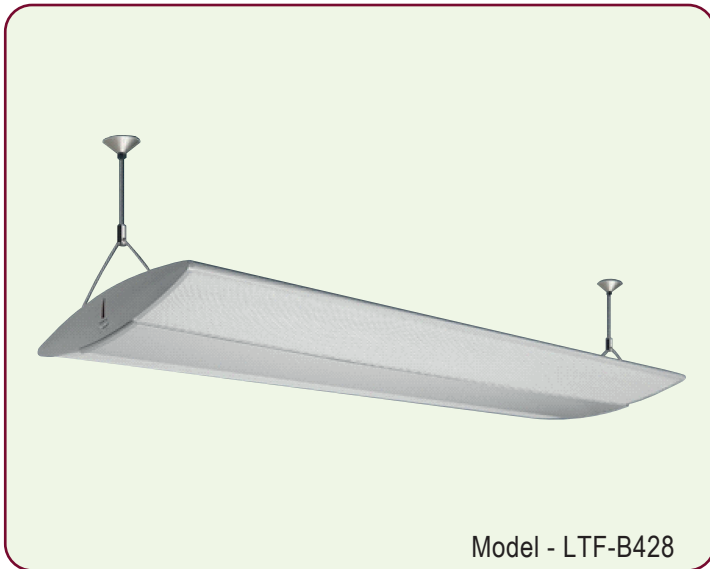

SPECTRA SERIES

Multipple use flurescent pendent fitting

Description
Features:

1. Oval apearance design resulting in a Harmonious climate.
2. Beehive mesh light-passing cover free from glare.
3. Light proportion: 90:10 for upper-lower light distribution contributing for a secondary ray reflection noticeably.
4. Aplication:office;commercial,halls,meeting rooms,Receptions and balconnys.

Model	Dimension	Mounting Hole distance	Configuration	Lamp	Watt(W)	Colour	Purchase
	LxWxH(mm)						(QTY / CTN)
LTF-B428	1185 x 410 x 80	865	Electronic	T5/28W	4x28W	Silver Gray	Pendent Type