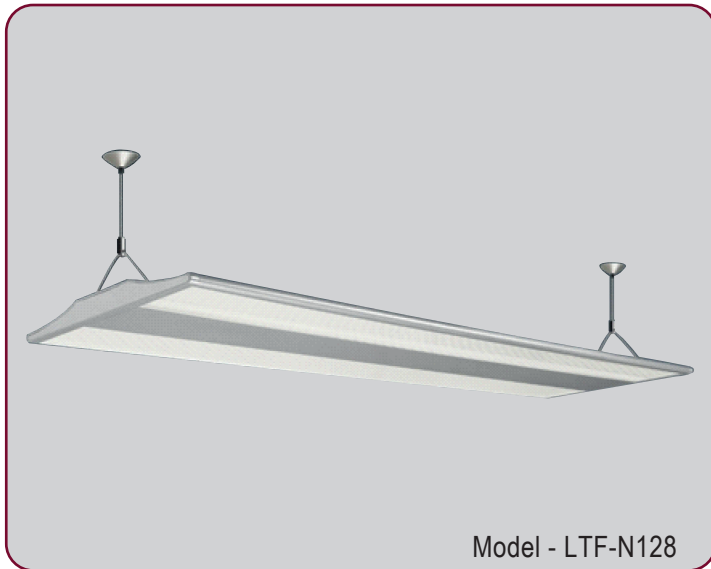

SPACIO SERIES

Multipple use flurescent pendent fitting

Description
Features:

1. Horizontal surface appearance design, reflecting a modern industry. commercial centre.
2. Light-passing board made of high quality organic glass, free from glare.
3. A proportion of 50:50 upper-lower light distribution, contributing to a noticable effect of secondary ray reflection.
4. application: Office, Service areas, Kitchens, commercial areas, Receptions and Balconys.

Model	Dimension	Mounting Hole distance	Configuration	Lamp	Watt(W)	Colour	Purchase
	LxWxH(mm)						(QTY / CTN)
LTF-G228	1195 x 330 x 33	1170	Electronic	T5/28W	2x28	Silver Gray	Pendent Type