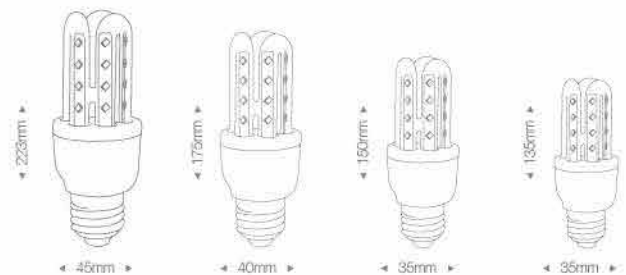

LED CFL SERIES

LED E27 lamp

Product Description

Housing

Save up to 70% electricity by replacing the old traditional bulbs. Long life span of 30000 Hours. Mercury free, environment friendly. High brightness LED bulbs.

Design Application

Replacement for incandescent, halogen and CFL bulbs.

Product Range and Reference

Model	Power	Voltage	CRI	Luminous Flux	Lumens LED	Colour Tem	Dimension	Dimmable	Base	LED Chip	Colour	Beam Angle
64 221	5W	85-265V	>80	400	28lm	6500K	35 x 135	N	E27	SMD3014	White	300
64 222	5W	85-265V	>80	390	28lm	3500K	35 x 135	N	E27	SMD3014	Warmwhite	300
64 223	9W	85-265V	>80	960	28lm	6500K	35 x 150	N	E27	SMD3014	White	300
64 224	9W	85-265V	>80	920	28lm	3500K	35 x 150	N	E27	SMD3014	Warmwhite	300
64 225	16W	85-265V	>80	1790	28lm	6500K	40 x 175	N	E27	SMD3014	White	300
64 226	16W	85-265V	>80	1695	28lm	3000K	40 x 175	N	E27	SMD3014	Warmwhite	300
64 227	24W	85-265V	>80	2370	28lm	6500K	45 x 223	N	E27	SMD3014	White	300
64 228	24W	85-265V	>80	2264	28lm	3500K	45 x 223	N	E27	SMD3014	Warmwhite	300