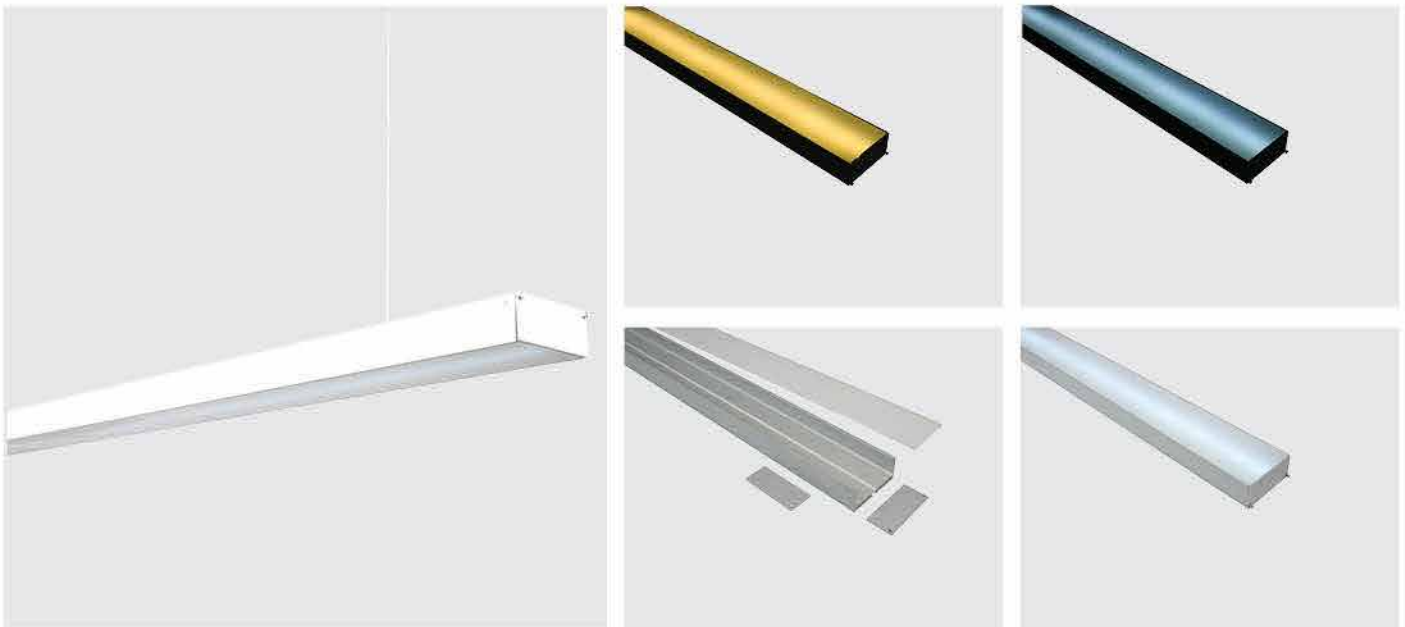

# LINEALUZ SERIES 7

LED multi use aluminium profile

## Product Description

Multi use slim line aluminium profile is the ideal solution for linear type of lighting applied on kitchens cabinets, shelves, walls, ceilings, retails, supermarkets, offices, restaurants, cinemas, theaters and residential areas.

## Diffuser

Equipped with standard opal PMMA diffuser and 2 end caps.

## Product Range and Reference

Model	Source	Voltage	Diffuser	Length	Max. Strip Width	Colour	IP Grade	Material
56-296	Conventional LED Strip of upto 30W per meter	12V/24V/220V	Opal	2m	10mm	Aluminum Grey	Aluminum Grey	Aluminium Extrusion + PMMA