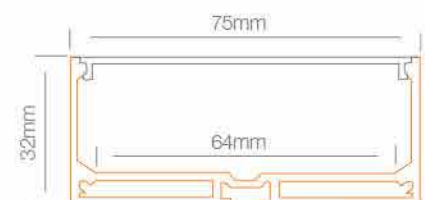

## Product Description

Multi use slim line aluminium profile is the ideal solution for linear type of lighting applied on kitchens cabinets, shelves, walls, ceilings, retails, supermarkets, offices, restaurants, cinemas, theaters and residential areas.

## Product Range and Reference

Model	Source	Voltage	Diffuser	Length	Max. Strip Width	Colour	IP Grade	Material
56-296	Conventional LED Strip of upto 30W per meter	12V/24V/220V	Opal	2m	10mm	Aluminum Grey	Aluminum Grey	Aluminium Extrusion + PMMA