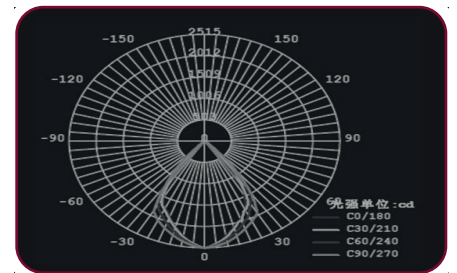

MASTERLED

A high performance, high efficiency, low consumption LED outdoor master flood light.

Model No : LT-MA04813ACAB
 Power : 48W
 LED Qty : 48pcs
 Input Voltage : AC100-240V
 Color Temperature : 2700-7000K
 Power Factor : 0.95
 Warranty : 3 years
 Certification : TUV GS CE Rohs
 Dimension : 270 x 263 x 134.5mm

Characteristics	symbol	Min	Typ	Max	Units
Input Voltage	AC	100	220	240	V
Input Current	I	0.193	0.249	0.632	A
Power Consumption	Pd	44	52	60	W
Colour temperature	Daylight white	6000		7000	K
	Warm White	2700		3500	
LED / LEDs (1W LED)			48		PCS
Lighting Angle			9 x 120		o
Power Factor			0.95		
Efficiency			87%		
5m Luminous flux			37		LUX
Light effect			79.2		Lm/W
Illustration index	Daylight white		71		
	Warm White		61		
Operation Temp.		-40		60	°C
Store Temp		-20		55	°C
Product Application		outdoor, pool areas, sports compound, railways, ports, industrial areas, warehouse and bus stations.			
Material	6063 Aluminium + Reflector				
Reference standard	CE Rohs				
Packing	Inner Box	1pcs / Box	L35 x W35 x H21cm	6.2Kg	
	Out Box	Out Box	L37 x W37 x H41cm	13.48Kg	