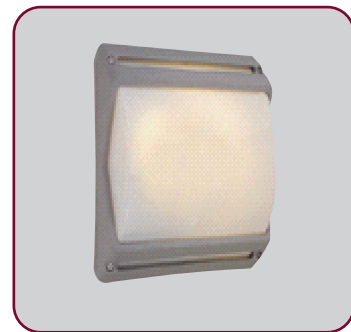

## VERIA SERIES

Robust and modern outdoor wall lighting

Model : LT-2653

#### Features

1. Aluminium die-casting body
2. 220-240V 50Hz
3. E27 MAX.60W / CFL 18W
4. CE Rohs

Model : LT-3228

#### Features

1. Aluminium die-casting body
2. 220-240V 50Hz
3. E27 MAX.60W / CFL 18W
4. CE Rohs

Model	<b>LT-2653</b>
Material	Aluminium die-casting body
Diffuser	Opal PC
Color	Silver
Voltage	220-240V 50Hz
Socket	E27
Wattage	MAX. 60W / CFL 18W
Style	Modern damp proof light
IP Grade	IP54
Certificate	CE Rohs
Size	OD 255x180x110mm
Applications	Room, Wall, Corridor, Office, Hotel, Restaurant, Lobby, Gate, Yard, Park, Etc.

Model	<b>LT-3228</b>
Material	Aluminium die-casting body
Diffuser	Opal PC
Color	Silver
Voltage	220-240V 50Hz
Socket	E27
Wattage	MAX. 2x60W / CFL 2x18W
Style	Modern damp proof light
IP Grade	IP54
Certificate	CE Rohs
Size	180x306x125mm
Applications	Decoration And Lighting For Room, Wall, Corridor, Office, Hotel, Restaurant, Lobby, Etc.