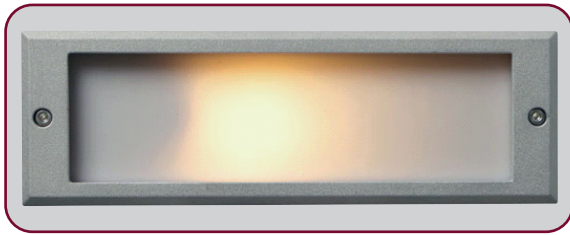

HALVER SERIES

Decorative Wall recessed light

Model : LT-1062

Description

Features

1. Aluminium die-casting body, tempered glass diffuser
2. 220-240V 50Hz
3. E27 MAX.60W
4. CE Rohs

Model	LT-1062
Base Material	Aluminium
Diffuser	Tempered Glass
Voltage	220V
Certificate	CE Rohs
IP Class	IP54
A/C	220-240V 50Hz
Power	60W / CFL 18W
Lamp Holder	E27
Installation	Easy
Color	Silver
Applications	Room, Wall, Kitchen, Restaurant, Hotel, Office, Etc.