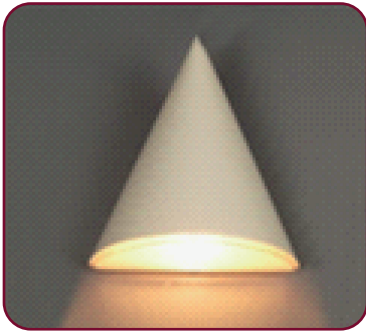

PIRYO SERIES

Outdoor cone style semi-circle wall light lamps

Model : LT-9014

Description

Features

- 1 Cast aluminium body, Opal PC
- 2 220-240V 50Hz
- 3 E27 MAX.60W / CFL MAX.18W
- 4 CE Rohs

Model	LT-9014
Material	Aluminium die-casting body
Diffuser	Opal PC
Voltage	220-240V 50Hz
Power	E27 MAX. 60W / CFL MAX. 18W
Color	Silver
IP Class	IP54
Certificate	CE Rohs
Style	Modern Outdoor wall light
Size	264x218x110mm
Applications	Lighting for Wall, Room, Hotel, Building, Restaurant, Garden, lobby, corridor, Etc.