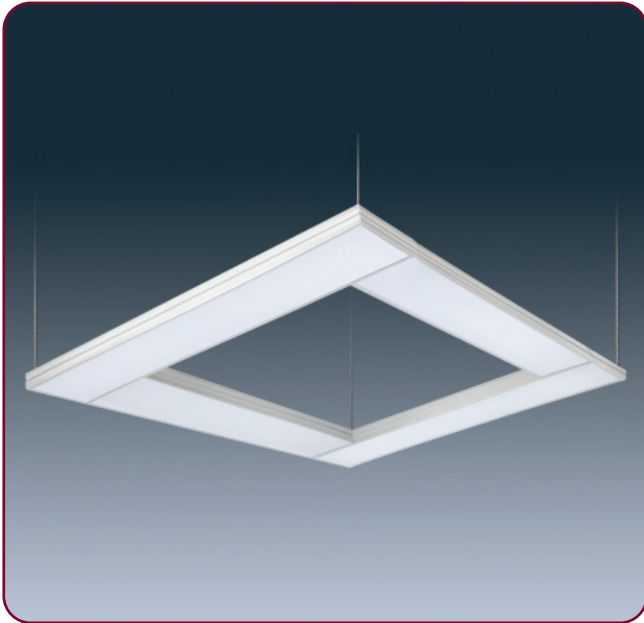

FOUR SQUARE SERIES

Modern design fixture for commercial and institutions

Model - LTF-N228 x 4

Description
Features:

1. linear appearance, Simplistic design.
2. Easy instalation and maintenance
3. PMMA difuser, provides soft light and free of glare
4. Can be connected in L shape or square shape
5. aplicatios: office and commercial

Model	Dimension	Mounting Distance	Lamp	Watt(W)
	LxWxH(mm)			
LTF-N228 x 4	1440 x 1440 x 61	Adjustable	T5/28W	2 x 2 x 28W