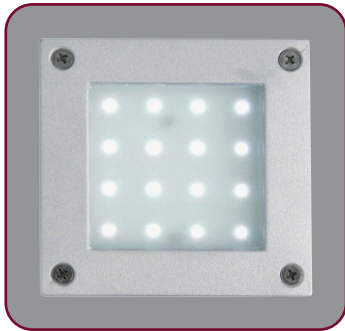

BAVARIA LED SERIES

Led Square outdoor wall light

Model : LT-1153

Description

Features

- 1 Cast aluminum body
- 2.220-240V 50Hz / 110-130V 60Hz
- 3.16x0.1W led
- 4.CE Rohs

Model	LT-1153
Material	Aluminum die-casting body
Diffuser	Frost Glass
Voltage	220-240V 50Hz / 110-130V 60Hz
Power	16x0.1W LED
LED	Super bright and energy-saving
LED Color	White
IP Class	IP54
Certificate	CE Rohs
Size	105x105x45mm
Style	Decorative led wall light
Working life	50KH
Applications	Room, Wall, Kitchen, Restaurant, Hotel, Garden, Lobby, Hall, Corridor, Yard, Park, Etc.