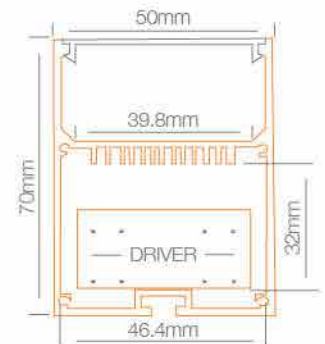

## Product Range and Reference

Model	Source	Voltage	Diffuser	Length	Max. Strip Width	Colour	IP Grade	Material
66 295	Conventional LED Strip of upto 30W per meter	12V/24V/220V	Opal	2m	10mm	Aluminum Grey	Aluminum Grey	Aluminium Extrusion + PMMA