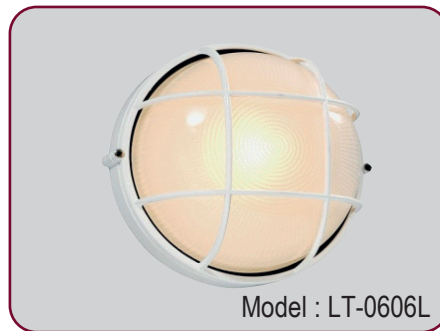

BERKA SERIES

Traditional waterproof bulkhead light

Description
Features
1 Cast aluminium body
2 220-240V 50Hz
3 E27 Max60W
4 CE Rohs

Description
Features
1 Cast aluminium body
2 220-240V 50Hz
3 E27 Max60W
4 CE Rohs

Description
Features
1 Cast aluminium body
2 220-240V 50Hz
3 E27 Max60W
4 CE Rohs

Model	LT-0601L
Material	Aluminum die-casting\ bulkhead light bod
Diffuser	Frost Glass
Voltage	220-240V 50Hz
Lamp base	E27
Power	E27 MAX 100W / CFL MAX 25W
Color	White / Black
IP Rate	IP54
Certificate	CE Rohs
Style	Traditional Bulkhead lights
Size	OD 240x128mm / OD 192x107mm
Applications	Wall, Ceiling, Room, Hotel, Corridor, Restaurant, Garden, Lobby, Yard, Etc.

Model	LT-0606L
Material	Aluminum die-casting\ bulkhead light bod
Diffuser	Frost Glass
Voltage	220-240V 50Hz
Lamp base	E27
Power	E27 MAX 100W / CFL MAX 25W
Color	White / Black
IP Rate	IP54
Certificate	CE Rohs
Style	Traditional Bulkhead lights
Size	OD 240x128mm / OD 192x107mm
Applications	Wall, Ceiling, Room, Hotel, Corridor, Restaurant, Garden, Lobby, Yard, Etc.

Model	LT-0607L
Material	Aluminum die-casting\ bulkhead light bod
Diffuser	Frost Glass
Voltage	220-240V 50Hz
Lamp base	E27
Power	E27 MAX 100W / CFL MAX 25W
Color	White / Black
IP Class	IP54
Certificate	CE Rohs
Style	Traditional Bulkhead lights
Size	OD 240x128mm / OD 192x107mm
Applications	Wall, Ceiling, Room, Hotel, Corridor, Restaurant, Garden, Lobby, Yard, Etc.