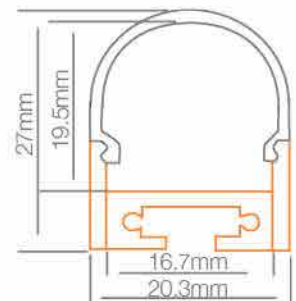

LINEALUZ SERIES 4

LED surface aluminium profile

Product Description

Surface slim line aluminium profile is the ideal solution for linear type of lighting applied on kitchens cabinets, shelves, walls, ceilings, retails, supermarkets, offices, restaurants, cinemas, theaters and residential areas.

Diffuser

Equiped with standard opal PMMA diffuser and 2 end caps.

Accessories

LED driver/power supply not included
LED strip not included.

Product Range and Reference

Model	Source	Voltage	Diffuser	Length	Max. Strip Width	Colour	IP Grade	Material
56 293	Conventional LED Strip of upto 30W per meter	12V/24V/220V	Opal	2m	10mm	Aluminum Grey	Aluminum Grey	Aluminium Extrusion + PMMA