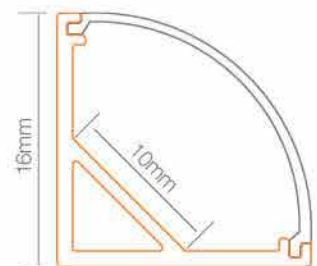

LINEALUZ SERIES 5

LED corner aluminium profile

Product Description

Corner slim line aluminium profile is the ideal solution for linear type of lighting applied on kitchens cabinets, shelves, walls, ceilings, retails, supermarkets, offices, restaurants, cinemas, theaters and residential areas.

Diffuser

Equipped with standard opal PMMA diffuser and 2 end caps.

Accessories

LED driver/power supply not included

LED strip not included.

Product Range and Reference

Model	Source	Voltage	Diffuser	Length	Max. Strip Width	Colour	IP Grade	Material
56-294	Conventional LED Strip of upto 30W per meter	12V/24V/220V	Opal	2m	10mm	Aluminum Grey	Aluminum Grey	Aluminium Extrusion + PMMA