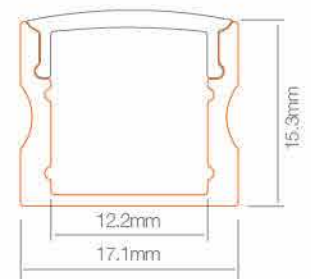

## Product Range and Reference

Model	Source	Voltage	Diffuser	Length	Max. Strip Width	Colour	IP Grade	Material
56 292	Conventional LED Strip of upto 30W per meter	12V/24V/220V	Opal	2m	10mm	Aluminum Grey	Aluminum Grey	Aluminium Extrusion + PMMA