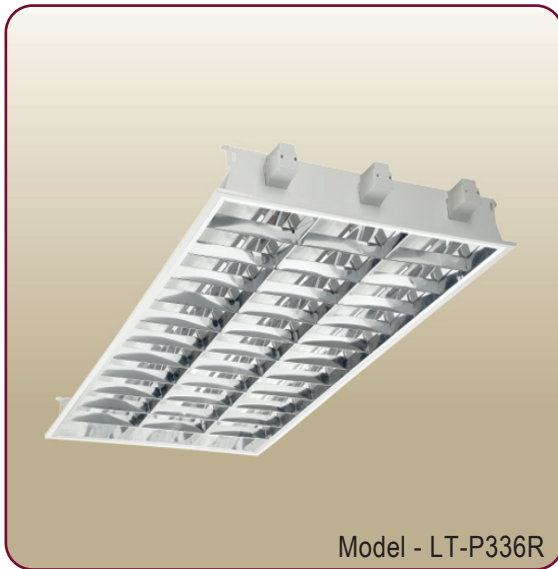

## MACE SERIES

High performance louvred and difused recessed mount fitting

Model - LT-P336R

### Description Features:

1. body made of high quality cold-rolled steel sheet through phosphating and electrostatic spraying
2. High quality/High efficiency specular and semi-specular aluminium reflector
3. Applications: commercial, indoors, stations, shopping malls, schools, hotels and halls
4. Surface mount applications
5. T8 fluorescent lamps.

Model	Dimension	Cut-out	Configuration	Lamp	Watt(W)
	LxWxH(mm)	LxWxH(mm)			
LT-P336R	1195 x 595 x 80	1178 x 578 x 90	•	T8/36W	3x36W