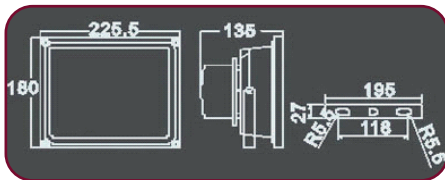

STORMA SERIES

LED flood light

LT-NA03014BCAA

Model No : LT-NA03014BCAA
 Power : 30W
 Input Voltage : AC100-240V
 Color Temperature : 2700-7000K

Model No : LT-NA05014BCAA
 Power : 50W
 Input Voltage : AC100-240V
 Color Temperature : 2700-7000K