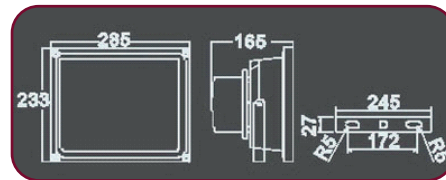

LT-NA05014BCAA

Description

Features:

High brightness SMD LED as light source, high efficiency and energy saving.

No contaminating element like Pb or Hg, environment friendly.

Low power consumption, long life span, good stability and high reliability.

unique heatsink design, the lamp has good heat dissipation and better space utilization.

Constant current driver.