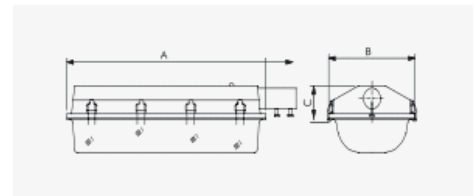

Mounting system-suitable for 60mm O.D. mounting pipe.

Maintenance-acrylic cover can be opened for lamp replacement and gear tray for accessories maintenance.

Application: Major city roads, secondary roads, roundabouts, industrial complexes, Residential colonies, car parking, etc.

Model	Lamp Type	Voltage	App.Wt(Kg)	Current(A) at 240V	Power Factor	Dimension
LT ST 004 HFD4	4 x 24W-T5	240V	4.6	0.40	0.95 up	A610 x B375 x C162
LT ST 005 HFD4	5 x 24W-T5	240V	5.1	0.24	0.95 up	A610 x B375 x C162
LT ST 006 HFD2	2 x 24W-T5	240V	4.0	0.32	0.95 up	A610 x B375 x C162