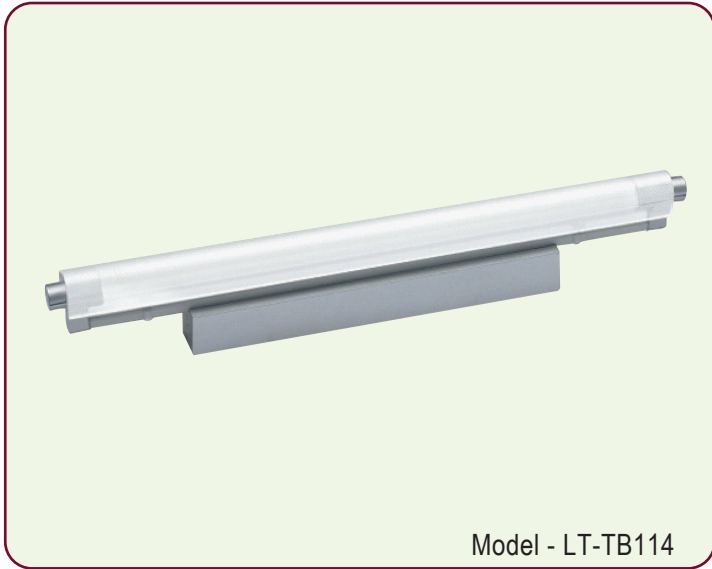

LINEAR SERIES

Wall mounted multiple use fitting

Model - LT-TB114

Description

Features:

1. Interated appearance design, contributing to a strong streamline and industrial sense.
2. Light-passing board is made of imported organic plates, free from glare.
3. 100% lower light distribution, contributing to a noticeable effect of ray reflection.
4. Application: office, bathrooms, corridors, lobby and halls.

Model	Dimension	Configuration	Lamp	Watt(W)	Color	Installation
	LxWxH(mm)					
LT-TB114	600 x 40 x 100	Electronic	T5/14W	1x14W	Silver / Gray	Wall-hang