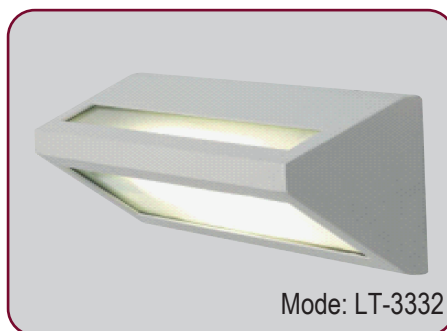

EPIROS SERIES

Wall mounted exterior wall light

Description

Features

- 1 Aluminium body
- 2 220-240V 50Hz / 120V 60Hz
- 3 E27 MAX.60W / CFL 18W
- 4 CE Rohs

Description

Features

- 1 Aluminium body
- 2 220-240V 50Hz / 120V 60Hz
- 3 E27 MAX.60W / CFL 18W
- 4 CE Rohs

Model	LT-3331
Material	Aluminium die-casting body
Diffuser	Frost Glass / Opal PC
Voltage	220-240V 50Hz
Lamp base	E27
Power	MAX. 60W / CFL 18W
Color	Silver / Black
IP Class	IP54
Certificate	CE Rohs
Style	Modern bulkhead lights
Size	275x140x85mm
Applications	Wall, Park, Room, Hotel, Corridor Restaurant, Lobby, Garden, Hall Etc.

Model	LT-3332
Material	Aluminium die-casting body
Diffuser	Frost Glass / Opal PC
Voltage	220-240V 50Hz
Lamp base	E27
Power	MAX. 60W / CFL 18W
Color	Silver / Black
IP Class	IP54
Certificate	CE Rohs
Size	Modern bulkhead lights
Types	275x140x85mm
Applications	Wall, Park, Room, Hotel, Corridor Restaurant, Lobby, Garden, Hall Etc.