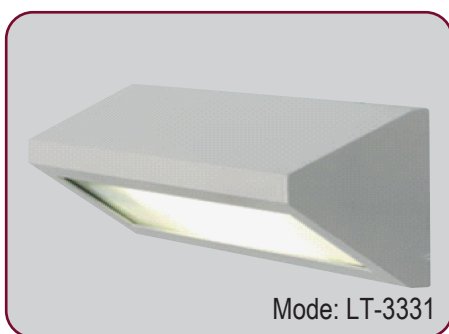

EPIROS SERIES

Wall mounted exterior wall light

Description

Features

- 1 Aluminium body
- 2 220-240V 50Hz / 120V 60Hz
- 3 E27 MAX.60W / CFL 18W
- 4 CE Rohs

Description

Features

- 1 Aluminium body
- 2 220-240V 50Hz / 120V 60Hz
- 3 E27 MAX.60W / CFL 18W
- 4 CE Rohs

Model	LT-3331
Material	Aluminium die-casting body
Diffuser	Frost Glass / Opal PC
Voltage	220-240V 50Hz
Lamp base	E27
Power	MAX. 60W / CFL 18W
Color	Silver / Black
IP Class	IP54
Certificate	CE Rohs
Style	Modern bulkhead lights
Size	275x140x85mm
Applications	Wall, Park, Room, Hotel, Corridor Restaurant, Lobby, Garden, Hall Etc.

Model	LT-3332
Material	Aluminium die-casting body
Diffuser	Frost Glass / Opal PC
Voltage	220-240V 50Hz
Lamp base	E27
Power	MAX. 60W / CFL 18W
Color	Silver / Black
IP Class	IP54
Certificate	CE Rohs
Size	Modern bulkhead lights
Types	275x140x85mm
Applications	Wall, Park, Room, Hotel, Corridor Restaurant, Lobby, Garden, Hall Etc.