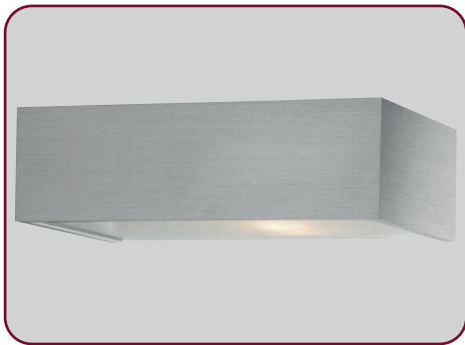

ALCHEMIO SERIES

Downwards-upwards outdoor wall light

Model : LT-91174

Description

Features

downwards outdoor 3w led wall brick lights

1 Cast aluminium body

2 220-240V 50Hz

3 E27 MAX 60W / CFL MAX 18W

4 CE Rohs

Model	LT-91174
Material	Aluminium die-casting body
Diffuser	Tempered glass
Voltage	220-240V 50Hz
Power	E27 MAX. 60W / CFL MAX. 18W
Performance	Good outdoor led wall lights
Color	Silver
IP Class	IP54
Certificate	CE Rohs
Style	Modern led wall lights
Size	173x115x70mm
Applications	Wall, Room, Hotel, Corridor, Restaurant, Garden, Lobby, Park, Villa, Yard, Etc.