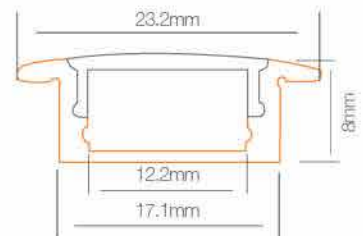

OPTIONS

12V	24V	230V	240V	50Hz	60Hz	IP44	I	F	CE	IP65

Product Range and Reference

Model	Source	Voltage	Diffuser	Length	Max. Strip Width	Colour	IP Grade	Material
56-290	Conventional LED Strip of upto 30W per meter	12V/24V/220V	Opal	2m	10mm	Aluminum Grey	Aluminum Grey	Aluminium Extrusion + PMMA