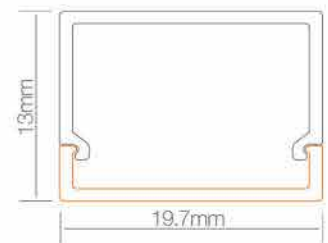

Diffuser

Equipped with standard opal PMMA diffuser and 2 end caps.

Accessories

LED driver/power supply not included

LED strip not included.

Product Range and Reference

Model	Source	Voltage	Diffuser	Length	Max. Strip Width	Colour	IP Grade	Material
56.291	Conventional LED Strip of upto 30W per meter	12V/24V/220V	Opal	2m	10mm	Aluminum Grey	Aluminum Grey	Aluminium Extrusion + PMMA