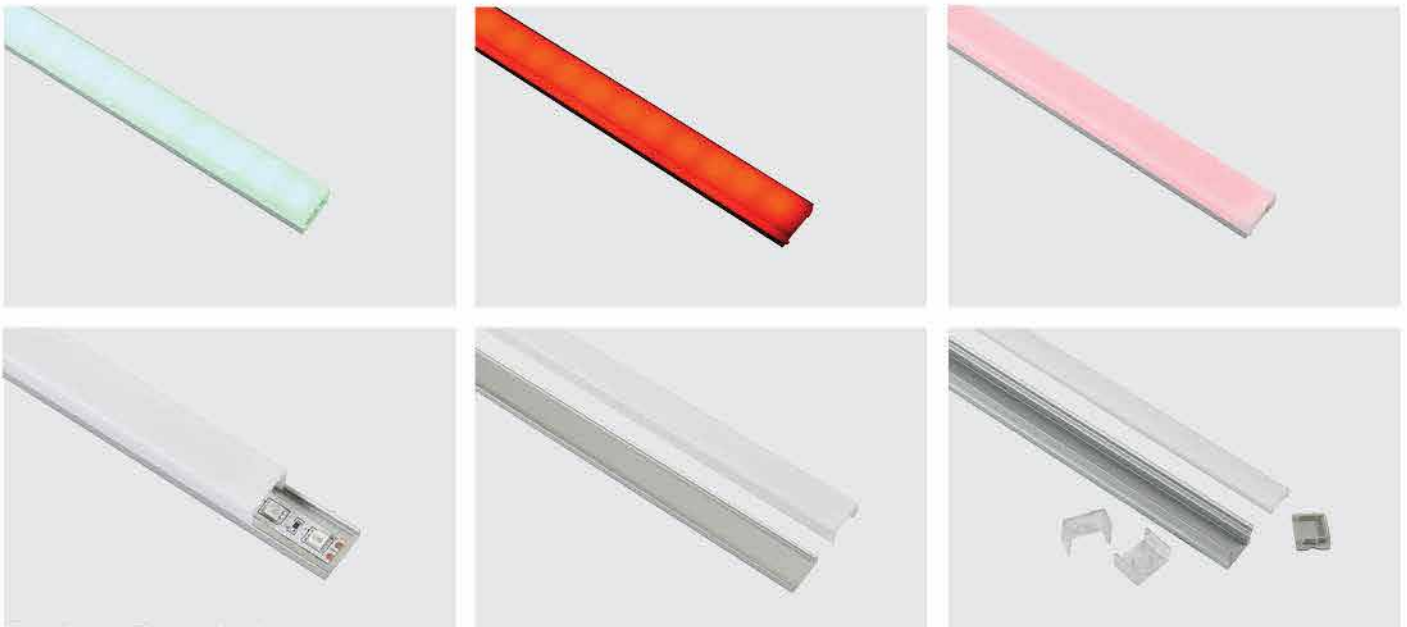

LINEALUZ SERIES 2

LED surface aluminium profile

Product Description

Surface slim line aluminium profile is the ideal solution for linear type of lighting applied on kitchens cabinets, shelves, walls, ceilings, retails, supermarkets, offices, restaurants, cinemas, theaters and residential areas.

Diffuser

Equipped with standard opal PMMA diffuser and 2 end caps.

Accessories

LED driver/power supply not included

LED strip not included.

Product Range and Reference

Model	Source	Voltage	Diffuser	Length	Max. Strip Width	Colour	IP Grade	Material
56.291	Conventional LED Strip of upto 30W per meter	12V/24V/220V	Opal	2m	10mm	Aluminum Grey	Aluminum Grey	Aluminium Extrusion + PMMA