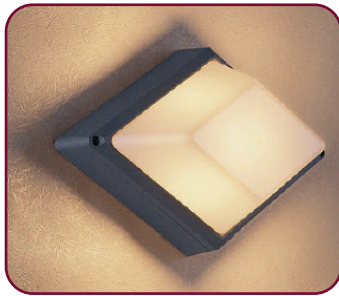

THEBES SERIES

New concept outdoor led wall lamp

Model : LT-91001

Description

Features

- 1 high quality aluminium body, Opal PC
- 2 220-240V 50Hz
- 3 E27 MAX.60W / 4.5w led wall lamp
- 4 CE Rohs

Model	LT-91001
Material	Aluminium die-casting body
Diffuser	Opal PC
Voltage	220-240V 50Hz
Power	E27 MAX.60W / 4.5W LED
Color	Silver
IP Class	IP54
Certificate	CE Rohs
Style	Modern LED wall Lamp
Shape	Rhombus
Applications	Lighting for Wall, Room, Hotel, Corridor, Building, Restaurent, Garden, Etc.